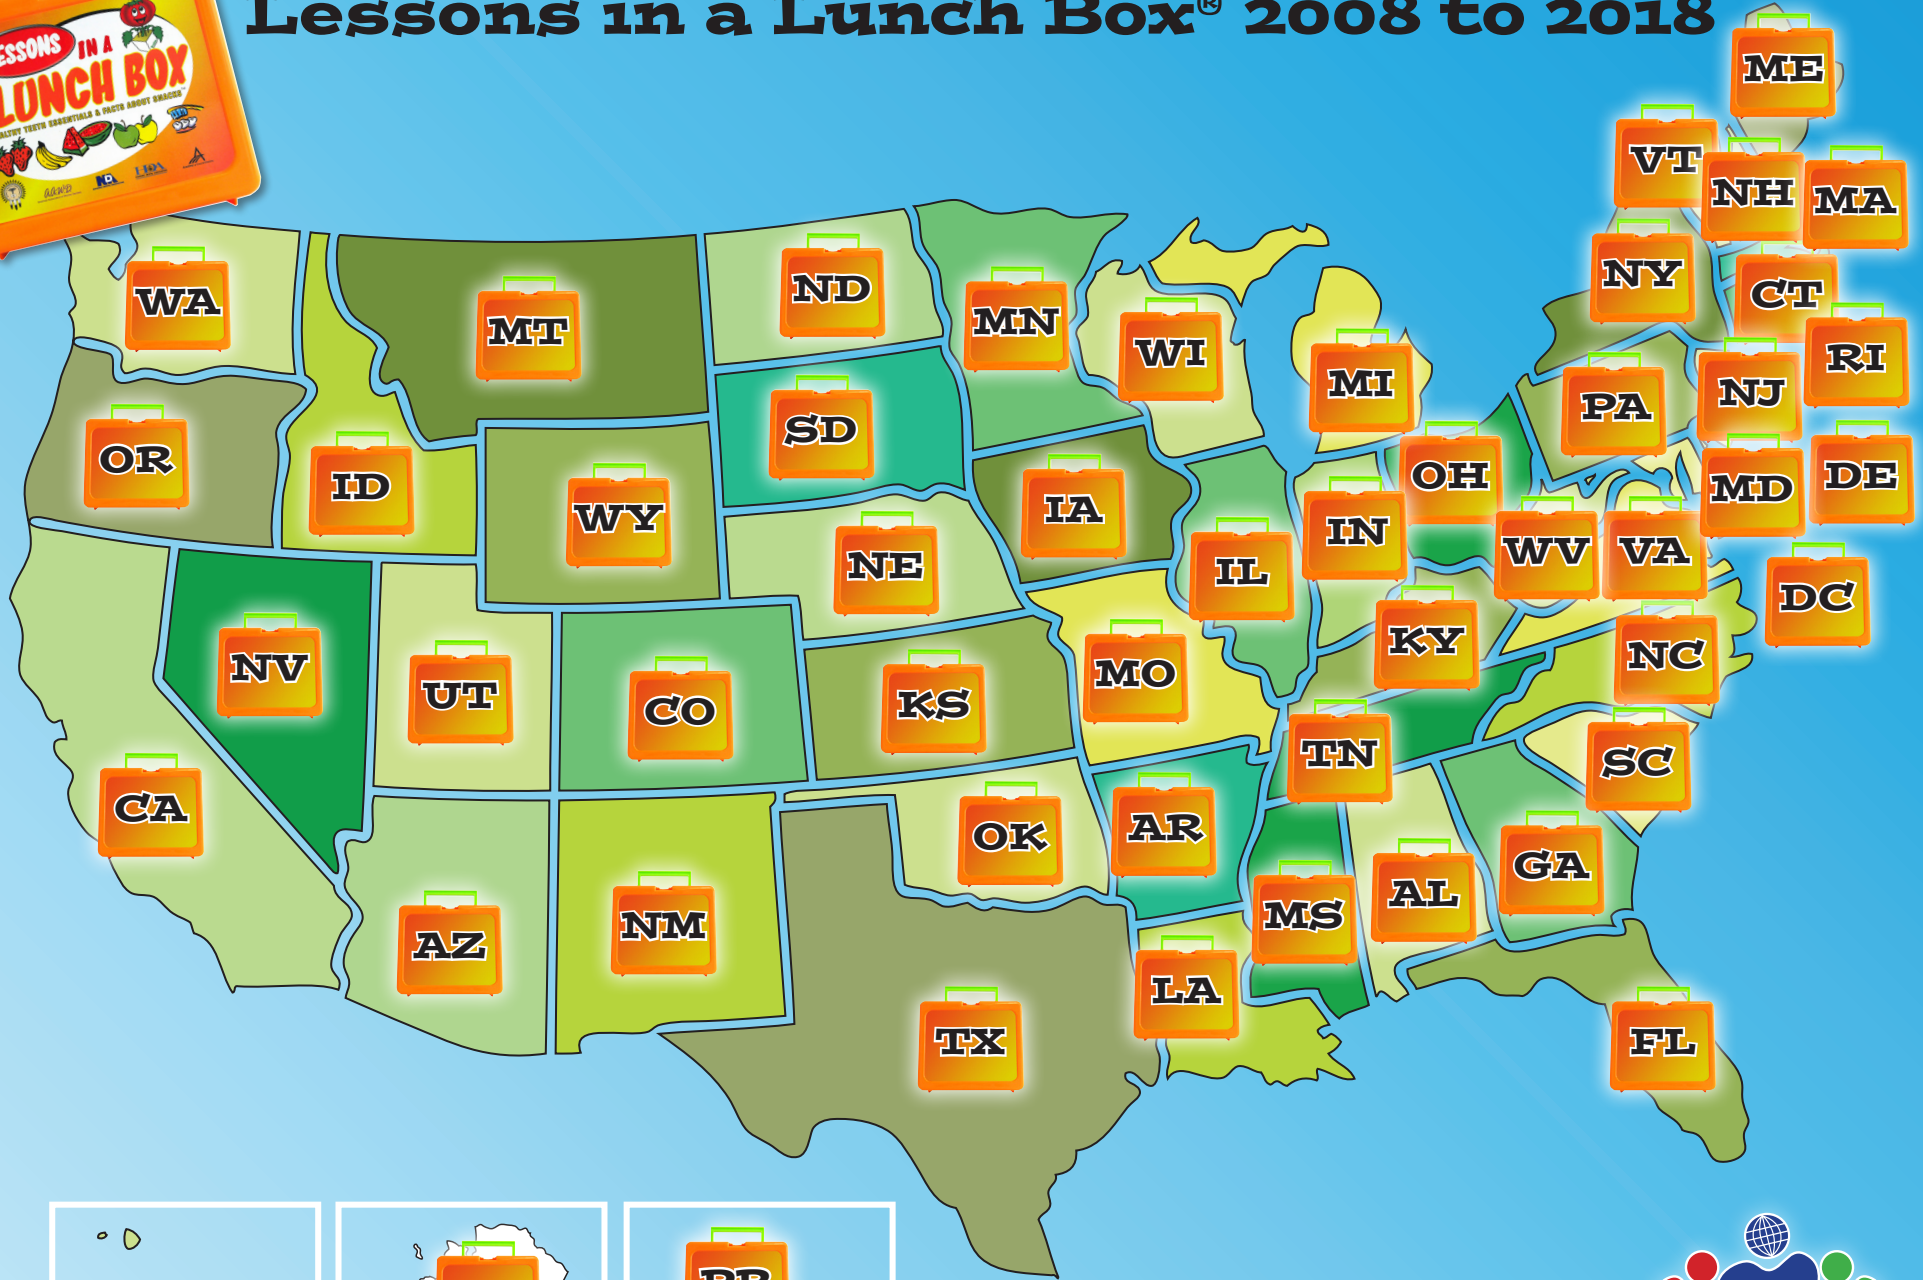

# Lessons in a Lunch Box® 2008 to 2018

- ✓ 55,000 lunch boxes
- ✓ 53 dental schools
- ✓ 50 states, District of Columbia, and Puerto Rico